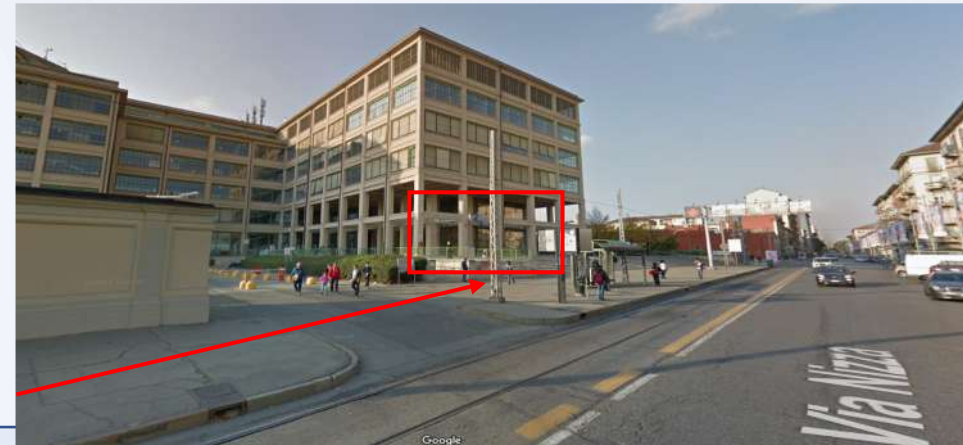

# How to reach us

From Porta Susa/Porta Nuova train station

## Step by step:

- Reach the subway station (inside train station building)
- Take the line number 1 (actually in Torino there is only one subway line), Lingotto direction
- After 9 stops (from Porta Susa) or 6 stops (from Porta Nuova) exit in Lingotto station
- Head north on via Nizza, in 350 m you will reach your destination on the left

## Step by step:

- Reach the bus terminal of the airport
- Take the bus line 000268, the travel lasts about 30-40 minutes (6 steps), depending on current traffic
- Exit the bus at the stop “To - C.So Bolzano 42 (P. Susa)”
- Reach the subway station located inside Porta Susa train station
- Take the line number 1 (actually in Torino there is only one subway line), Lingotto direction
- After 10 stops exit in Lingotto station
- Head north on via Nizza, in 350 m you will reach your destination on the left