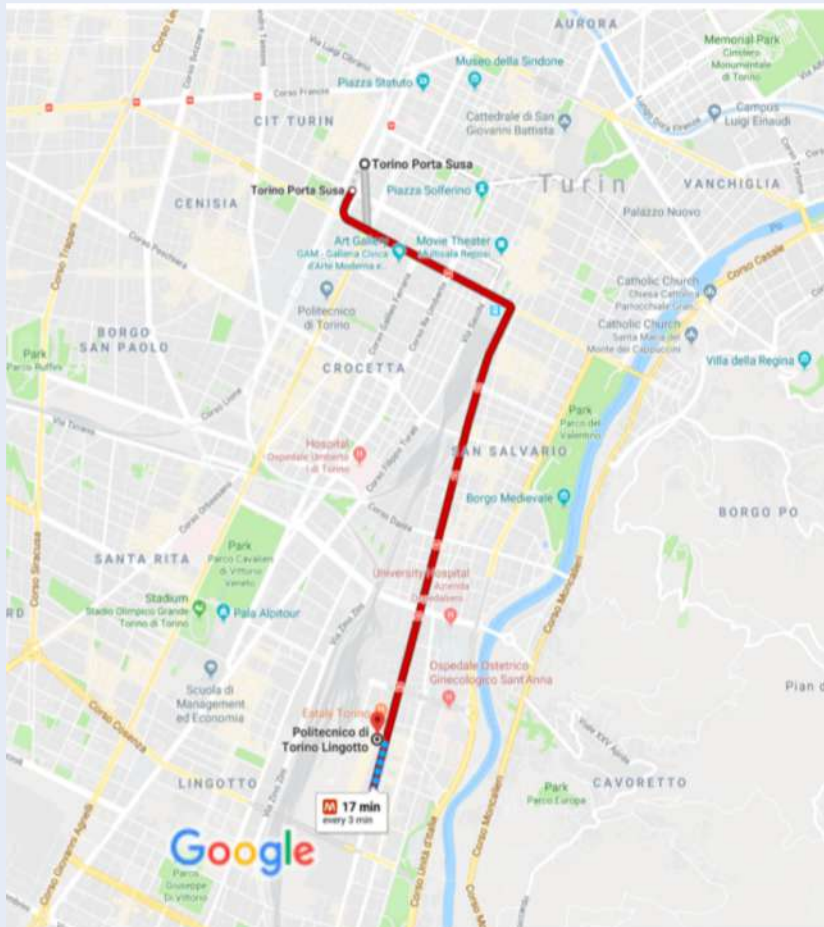

# How to reach us

From Porta Susa/Porta Nuova train station

## Step by step:

- Reach the subway station (inside train station building)
- Take the line number 1 (actually in Torino there is only one subway line), Lingotto direction
- After 9 stops (from Porta Susa) or 6 stops (from Porta Nuova) exit in Lingotto station
- Head north on via Nizza, in 350 m you will reach your destination on the left

# How to reach us

From Torino airport

## Step by step:

- Reach the bus terminal of the airport
- Take the bus line 000268, the travel lasts about 30-40 minutes (6 steps), depending on current traffic
- Exit the bus at the stop “To - C.So Bolzano 42 (P. Susa)”
- Reach the subway station located inside Porta Susa train station
- Take the line number 1 (actually in Torino there is only one subway line), Lingotto direction
- After 10 stops exit in Lingotto station
- Head north on via Nizza, in 350 m you will reach your destination on the left