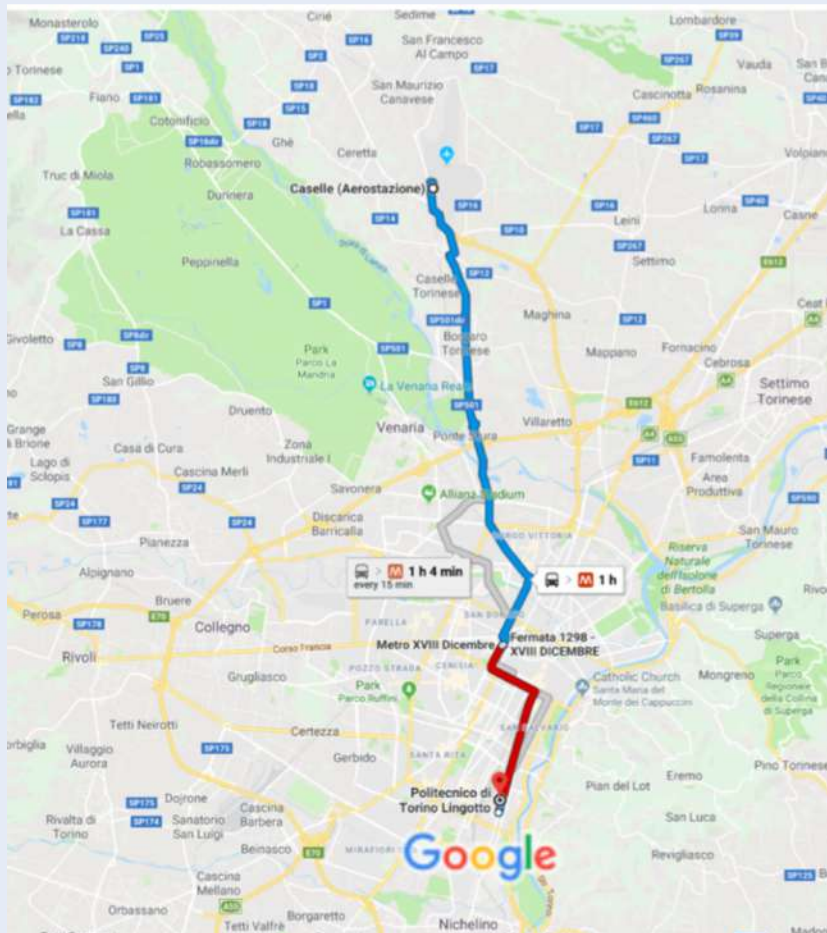

# How to reach us

From Porta Susa/Porta Nuova train station

## Step by step:

- Reach the subway station (inside train station building)
- Take the line number 1 (actually in Torino there is only one subway line), Lingotto direction
- After 9 stops (from Porta Susa) or 6 stops (from Porta Nuova) exit in Lingotto station
- Head north on via Nizza, in 350 m you will reach your destination on the left

# How to reach us

From Torino airport

## Step by step:

- Reach the bus terminal of the airport
- Take the bus line 000268, the travel lasts about 30-40 minutes (6 steps), depending on current traffic
- Exit the bus at the stop “To - C.So Bolzano 42 (P. Susa)”
- Reach the subway station located inside Porta Susa train station
- Take the line number 1 (actually in Torino there is only one subway line), Lingotto direction
- After 10 stops exit in Lingotto station
- Head north on via Nizza, in 350 m you will reach your destination on the left